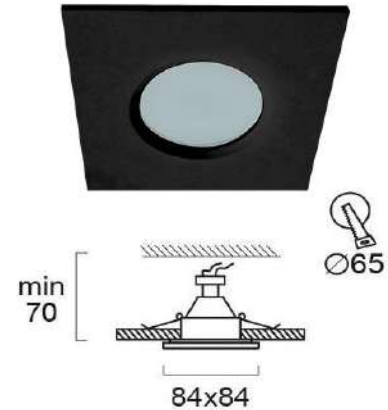

Product Datasheet

Code	4151501
Description	Recessed Spot Black Square Viki
Family	VIKI
Type	SPOTLIGHTS
Type of Lamp	GU10 / GU5.3 (MR16)
Watt	MAX 50W
Volt	230V / 12V
Hertz	50-60 Hz
Class	I
IP	IP20/IP44
Environment	INDOOR
Color	BLACK
Material	ALUMINIUM
Length	L:84
Height	H:70 MIN
Width	W:84