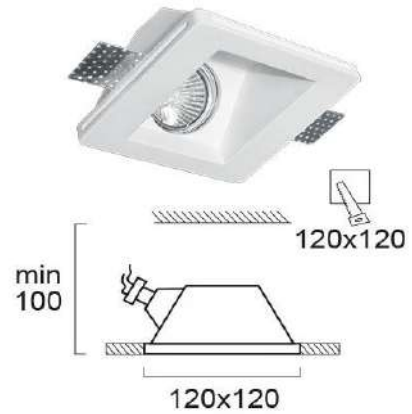

Product Datasheet

Code	4116100
Description	Spot Indirect Square Ceramic
Family	CERAMIC
Type	SPOTLIGHTS
Type of Lamp	GU10 / GU5.3 (MR16)
Watt	MAX 35W
Volt	230V / 12V
Hertz	50-60 Hz
Class	
IP	IP20
Environment	INDOOR
Color	WHITE
Material	CERAMIC
Length	L:120
Height	H:100 MIN
Width	W:120