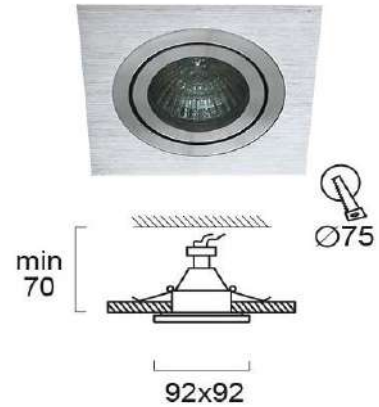

Product Datasheet

Code	4106200
Description	Recessed Spot Square Adj 92X92 Richard
Family	RICHARD
Type	SPOTLIGHTS
Type of Lamp	GU10 / GU5.3 (MR16)
Watt	MAX 50W
Volt	220-240V
Hertz	50-60 Hz
Class	I
IP	IP20
Environment	INDOOR
Color	SILVER
Material	ALUMINIUM
Length	L:92
Height	H:70 MIN
Width	W:92