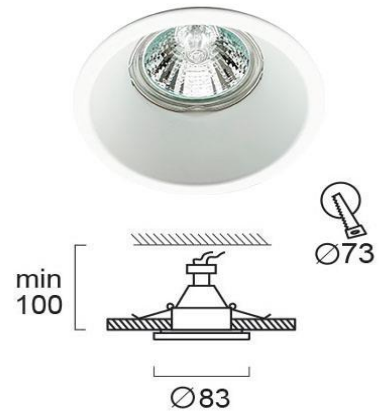

Product Datasheet

Code	4182900
Description	Reseced Spot White Round Rob
Family	ROB
Type	SPOTLIGHTS
Type of Lamp	GU10
Watt	MAX 50W
Volt	220-240V
Hertz	50-60 Hz
Class	I
IP	IP20
Environment	INDOOR
Color	WHITE
Material	ALUMINIUM
Length	D:83
Height	H:100 MIN
Width	