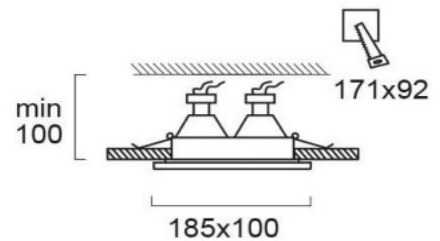

Product Datasheet

| | |
|---------------------|------------------------------------|
| Code | 4208100 |
| Description | 2/Lights Recessed Spot White Artsi |
| Family | ARTSI |
| Type | SPOTLIGHTS |
| Type of Lamp | GU10 |
| Watt | 2 x MAX 50W |
| Volt | 220-240V |
| Hertz | 50-60 Hz |
| Class | |
| IP | IP20 |
| Environment | INDOOR |
| Color | WHITE |
| Material | ELECTROSTATIC PAINTED STEEL |
| Length | L:185 |
| Height | H:100 |
| Width | W:100 |