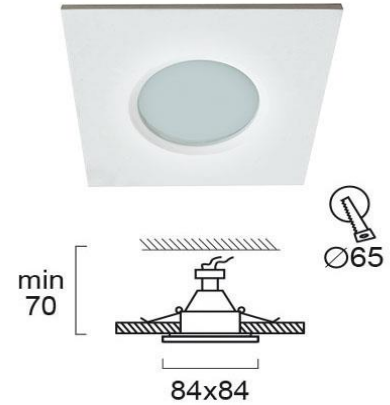

Product Datasheet

Code	4151500
Description	Recessed spot Round Viki
Family	VIKI
Type	SPOTLIGHTS
Type of Lamp	GU10 / GU5.3 (MR16)
Watt	MAX 50W
Volt	230V / 12V
Hertz	50-60 Hz
Class	I
IP	IP20/IP44
Environment	INDOOR
Color	WHITE
Material	ALUMINIUM
Length	L:84
Height	H:70 MIN
Width	W:84