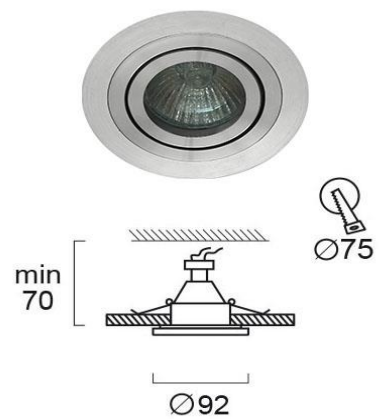

Product Datasheet

Code	4106400
Description	Recessed Spot White Round D:92 Richard
Family	RICHARD
Type	SPOTLIGHTS
Type of Lamp	GU10 / GU5.3 (MR16)
Watt	MAX 50W
Volt	220-240V
Hertz	50-60 Hz
Class	I
IP	IP20
Environment	INDOOR
Color	SILVER
Material	ALUMINIUM
Length	D:92
Height	H:70 MIN
Width	