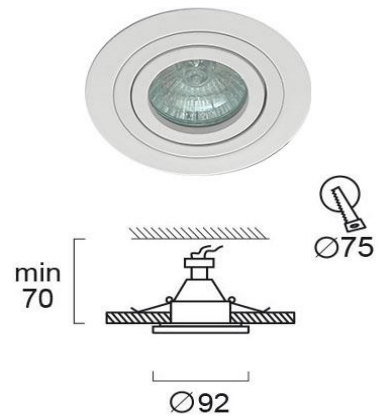

Product Datasheet

Code	4106401
Description	Recessed Spot Round Adj D:92 Richard
Family	RICHARD
Type	SPOTLIGHTS
Type of Lamp	GU10 / GU5.3 (MR16)
Watt	MAX 50W
Volt	220-240V
Hertz	50-60 Hz
Class	I
IP	IP20
Environment	INDOOR
Color	WHITE
Material	ALUMINIUM
Length	D:92
Height	H:70 MIN
Width	