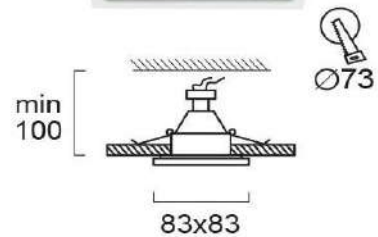

Product Datasheet

Code	4183000
Description	Reseced Spot White Square Rob
Family	ROB
Type	SPOTLIGHTS
Type of Lamp	GU10
Watt	MAX 50W
Volt	220-240V
Hertz	50-60 Hz
Class	I
IP	IP20
Environment	INDOOR
Color	WHITE
Material	ALUMINIUM
Length	L:83
Height	H:100 MIN
Width	W:83