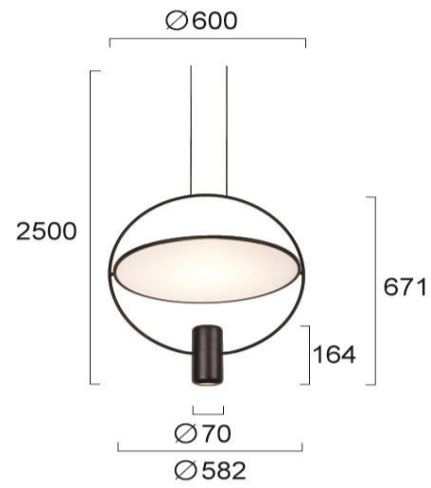

Product Datasheet

Code	4319700
Description	Suspended Light Kruz
Family	KRUZ
Type	PENDANT
Type of Lamp	GU10
Watt	2 x Max 40W
Volt	220-240 VAC
Hertz	50-60 Hz
Class	Class II
IP	IP20
Environment	Indoor
Color	BLACK
Material	ELECTROSTATIC PAINTED STEEL
Length	D:600
Height	H:2500
Width	