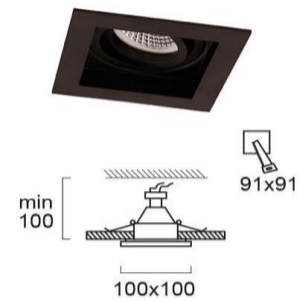

Product Datasheet

Code	4208001
Description	Recessed Spot Black Artsi
Family	ARTSI
Type	SPOTLIGHTS
Type of Lamp	GU10
Watt	1 x Max 50W
Volt	220-240V AC
Hertz	50-60 Hz
Class	Class II
IP	IP20
Environment	Indoor
Color	BLACK
Material	ELECTROSTATIC PAINTED STEEL
Length	L:100
Height	H:100
Width	W:100