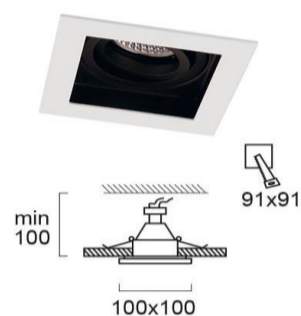

Product Datasheet

Code	4208000
Description	Recessed Spot White Artsi
Family	ARTSI
Type	SPOTLIGHTS
Type of Lamp	GU10
Watt	1 x Max 50W
Volt	220-240V AC
Hertz	50-60 Hz
Class	Class II
IP	IP20
Environment	Indoor
Color	WHITE
Material	ELECTROSTATIC PAINTED STEEL
Length	L:100
Height	H:100
Width	W:100