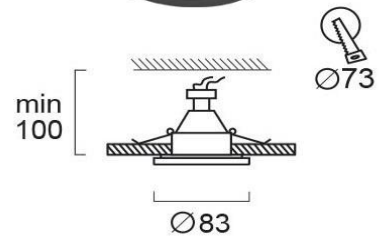

Product Datasheet

Code	4182901
Description	Reseced Spot Black Round Rob
Family	ROB
Type	SPOTLIGHTS
Type of Lamp	GU10
Watt	1xMax 50W
Volt	220-240 VAC
Hertz	50-60 Hz
Class	Class I
IP	IP20
Environment	Indoor
Color	BLACK
Material	ALUMINIUM
Length	D:83
Height	H:100 MIN
Width	