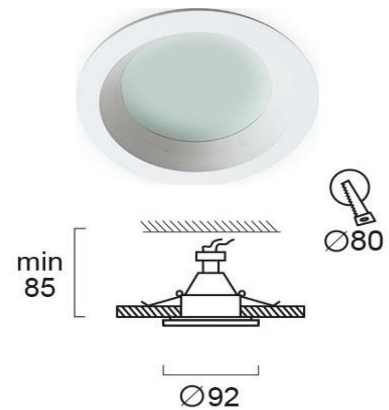

Product Datasheet

Code	4151200
Description	Recessed spot Round Yan
Family	YAN
Type	SPOTLIGHTS
Type of Lamp	GU10 / GU5.3 (MR16)
Watt	MAX 50W
Volt	230V / 12V
Hertz	50-60 Hz
Class	I
IP	IP20/IP44
Environment	INDOOR
Color	WHITE
Material	ALUMINIUM
Length	D:92
Height	H:85 MIN
Width	