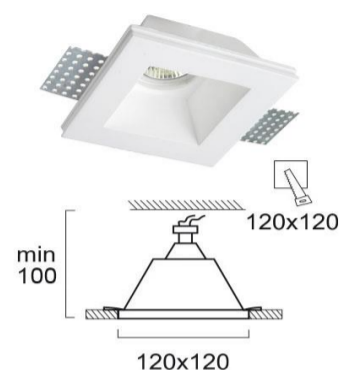

Product Datasheet

Code	4071400
Description	Ceiling Recessed Spot Light Square Bradley
Family	BRADLEY
Type	SPOTLIGHTS
Type of Lamp	GU10
Watt	1 x Max 35W
Volt	220-240V AC
Hertz	50-60 Hz
Class	Class II
IP	IP20
Environment	Indoor
Color	WHITE
Material	PLASTER
Length	L:120
Height	H:100 MIN
Width	W:120