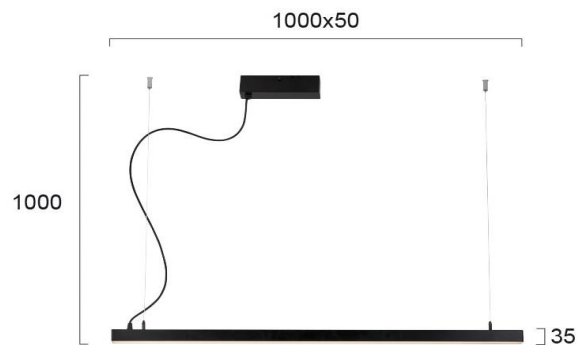

Product Datasheet

Code	3994601
Description	Linear Light Black Lynne
Family	LYNNE
Type	PENDANT
Type of Lamp	LED MODULE
Watt	MAX 48W
Volt	220-240V
Hertz	50-60 Hz
Class	I
IP	IP20
Environment	INDOOR
Color	BLACK
Material	ELECTROSTATIC PAINTED STEEL
Length	L:1000
Height	H:1000
Width	W:50
Kelvin	3000K
Lumen	4300 Lm
Beam Angle	
Dimmable	NON