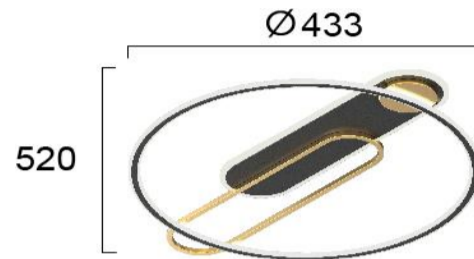

Product Datasheet

Code	4272400
Description	Ceiling Light Round Queen
Family	QUEEN
Type	CEILING
Type of Lamp	LED module
Watt	48W
Volt	220-240 VAC
Hertz	50-60 Hz
Class	Class I
IP	IP20
Environment	Indoor
Color	SAND BLACK / GOLD
Material	STEEL / PVC / ACRYLIC
Length	D:433
Height	H:65
Width	W:520
Kelvin	3000K
Lumen	2302 Lm
Beam Angle	CRI 82
Dimmable	Non-Dimmable