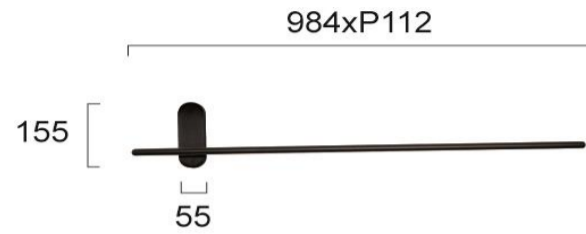

Product Datasheet

| | |
|---------------------|---------------------------------|
| Code | 4249400 |
| Description | Wall Lamp Felix |
| Family | FELIX |
| Type | WALL LIGHTS |
| Type of Lamp | LED module |
| Watt | 11W |
| Volt | 220-240 VAC |
| Hertz | 50-60 Hz |
| Class | Class I |
| IP | IP20 |
| Environment | Indoor |
| Color | SAND BLACK |
| Material | ELECTROSTATIC PAINTED ALUMINIUM |
| Length | L:155 |
| Height | H:984 |
| Width | P:112 |
| Kelvin | 3000K |
| Lumen | 717 Lm |
| Beam Angle | Beam Angle 60* / CRI 82 |
| Dimmable | Non-Dimmable |