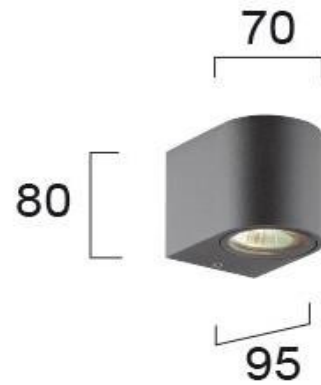

Product Datasheet

Code	4099700
Description	Wall Lamp Dark Gray Round H:80 Tilos
Family	TILOS
Type	WALL LIGHTS
Type of Lamp	GU10
Watt	MAX 35W
Volt	220-240V
Hertz	50-60 Hz
Class	I
IP	IP54
Environment	OUTDOOR
Color	DARK GREY
Material	ELECTROSTATIC PAINTED ALUMINIUM
Length	L:70
Height	H:80
Width	P:95